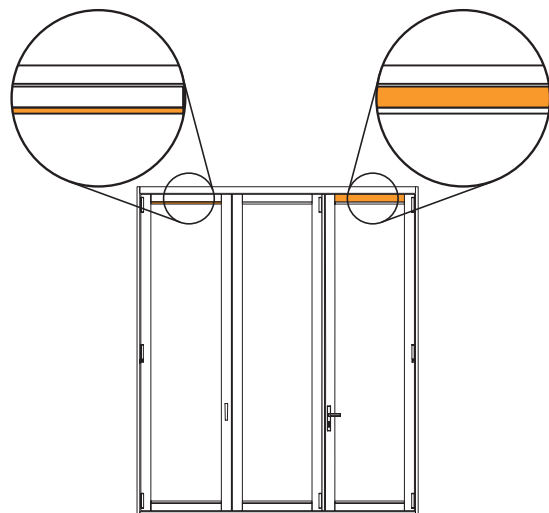

RECESSED STILE

ASTRAGAL

CHANNEL SILL

ADA SILL

MODIFIED STANDARD SILL

STANDARD SILL

MULTI POINT STILE

JAMB

RAIL & SNAP BEAD

HEADER

REDUCER BARS

SWEEP COVER