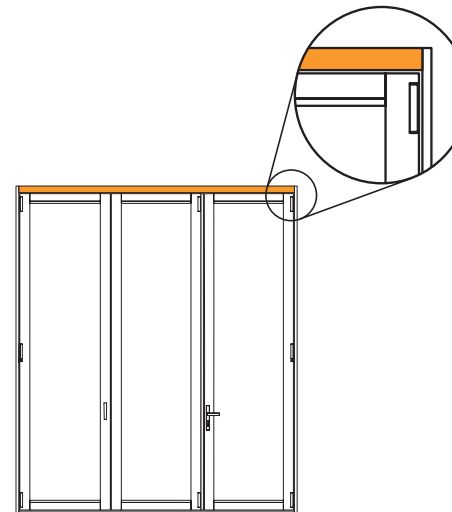

RECESSED STILE

ASTRAGAL

CHANNEL SILL

ADA SILL

MODIFIED STANDARD SILL

STANDARD SILL

MULTI POINT STILE

JAMB

RAIL & SNAP BEAD

HEADER

REDUCER BARS

SWEEP COVER