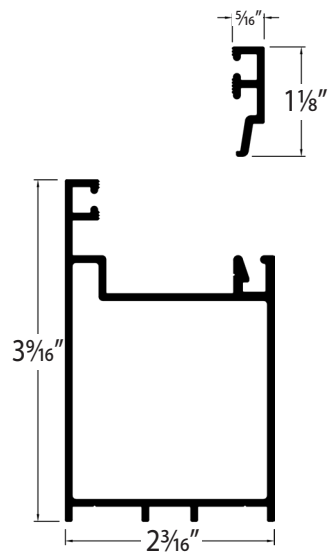

RECESSED STILE

ASTRAGAL

CHANNEL SILL

ADA SILL

MODIFIED STANDARD SILL

STANDARD SILL

MULTI POINT STILE

JAMB

RAIL & SNAP BEAD

HEADER

REDUCER BARS

SWEEP COVER