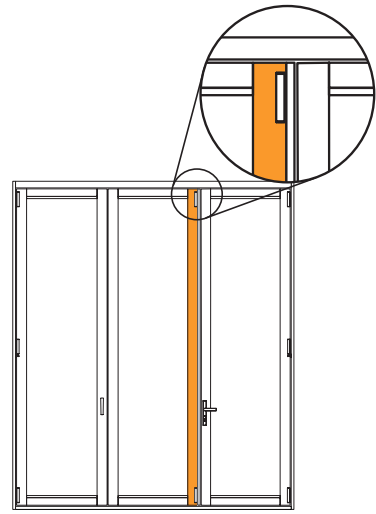

RECESSED STILE

ASTRAGAL

CHANNEL SILL

ADA SILL

MODIFIED STANDARD SILL

STANDARD SILL

MULTI POINT STILE

JAMB

RAIL & SNAP BEAD

HEADER

REDUCER BARS

SWEEP COVER