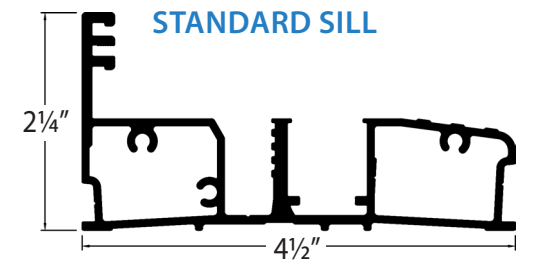

RECESSED STILE

ASTRAGAL

CHANNEL SILL

ADA SILL

MODIFIED STANDARD SILL

STANDARD SILL

MULTI POINT STILE

JAMB

RAIL & SNAP BEAD

HEADER

REDUCER BARS

SWEEP COVER