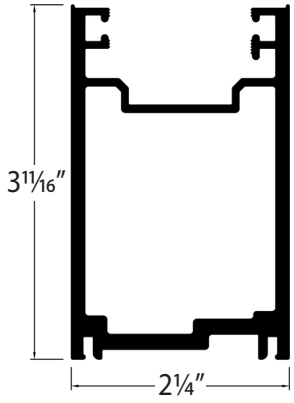

RECESSED STILE

ASTRAGAL

CHANNEL SILL

ADA SILL

MODIFIED STANDARD SILL

STANDARD SILL

MULTI POINT STILE

JAMB

RAIL & SNAP BEAD

HEADER

REDUCER BARS

SWEEP COVER