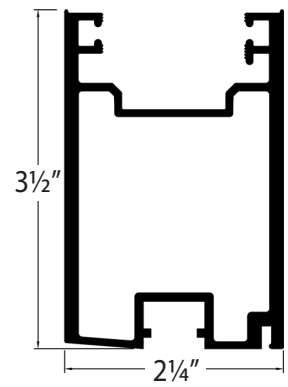

RECESSED STILE

ASTRAGAL

CHANNEL SILL

ADA SILL

MODIFIED STANDARD SILL

STANDARD SILL

MULTI POINT STILE

JAMB

RAIL & SNAP BEAD

HEADER

REDUCER BARS

SWEEP COVER