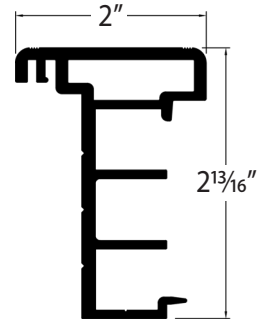

RECESSED STILE

ASTRAGAL

CHANNEL SILL

ADA SILL

MODIFIED STANDARD SILL

STANDARD SILL

MULTI POINT STILE

JAMB

RAIL & SNAP BEAD

HEADER

REDUCER BARS

SWEEP COVER