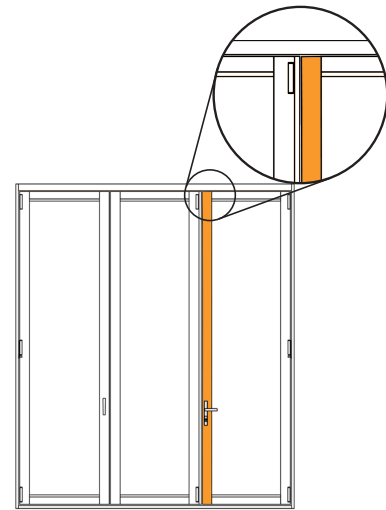

RECESSED STILE

ASTRAGAL

CHANNEL SILL

ADA SILL

MODIFIED STANDARD SILL

STANDARD SILL

MULTI POINT STILE

JAMB

RAIL & SNAP BEAD

HEADER

REDUCER BARS

SWEEP COVER