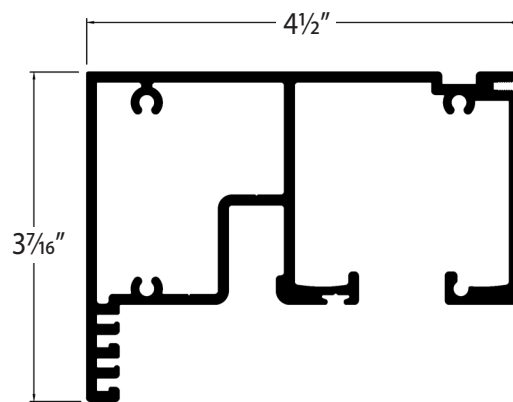

RECESSED STILE

ASTRAGAL

CHANNEL SILL

ADA SILL

MODIFIED STANDARD SILL

STANDARD SILL

MULTI POINT STILE

JAMB

RAIL & SNAP BEAD

HEADER

REDUCER BARS

SWEEP COVER