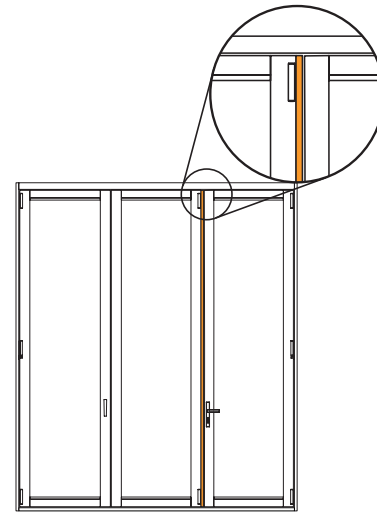

RECESSED STILE

ASTRAGAL

CHANNEL SILL

ADA SILL

MODIFIED STANDARD SILL

STANDARD SILL

MULTI POINT STILE

JAMB

RAIL & SNAP BEAD

HEADER

REDUCER BARS

SWEEP COVER