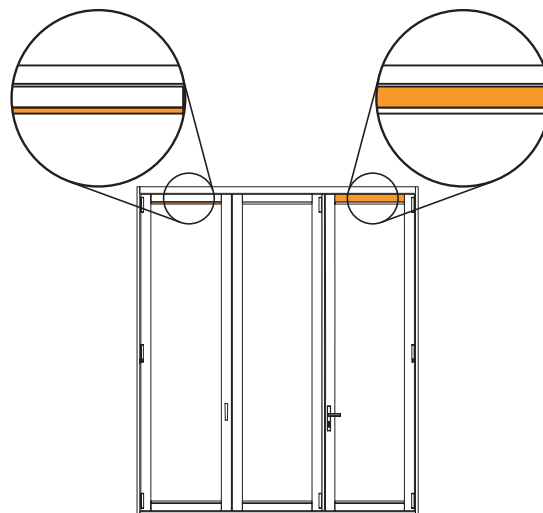

RECESSED STILE

ASTRAGAL

CHANNEL SILL

ADA SILL

MODIFIED STANDARD SILL

STANDARD SILL

MULTI POINT STILE

JAMB

HEADER

RAIL & SNAP BEAD

REDUCER BARS

SWEEP COVER