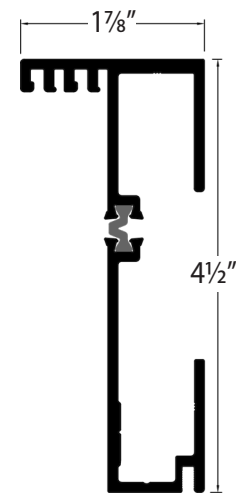

RECESSED STILE

ASTRAGAL

CHANNEL SILL

ADA SILL

MODIFIED STANDARD SILL

STANDARD SILL

MULTI POINT STILE

JAMB

HEADER

RAIL & SNAP BEAD

REDUCER BARS

SWEEP COVER