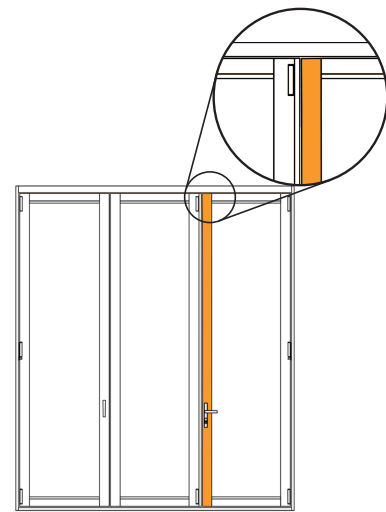

RECESSED STILE

ASTRAGAL

CHANNEL SILL

ADA SILL

MODIFIED STANDARD SILL

STANDARD SILL

MULTI POINT STILE

JAMB

HEADER

RAIL & SNAP BEAD

REDUCER BARS

SWEEP COVER