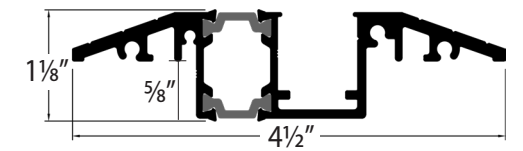

RECESSED STILE

ASTRAGAL

CHANNEL SILL

ADA SILL

MODIFIED STANDARD SILL

STANDARD SILL

MULTI POINT STILE

JAMB

HEADER

RAIL & SNAP BEAD

REDUCER BARS

SWEEP COVER