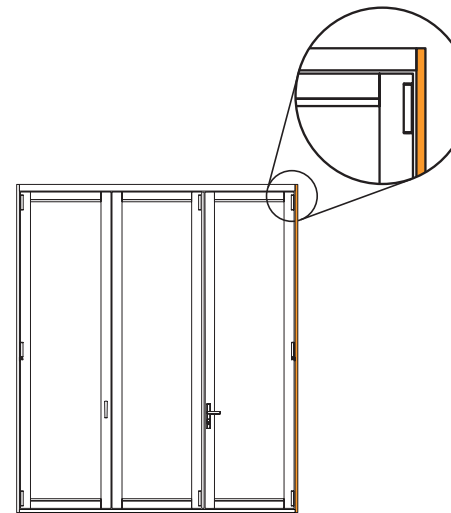

RECESSED STILE

ASTRAGAL

CHANNEL SILL

ADA SILL

MODIFIED STANDARD SILL

STANDARD SILL

MULTI POINT STILE

JAMB

HEADER

RAIL & SNAP BEAD

REDUCER BARS

SWEEP COVER