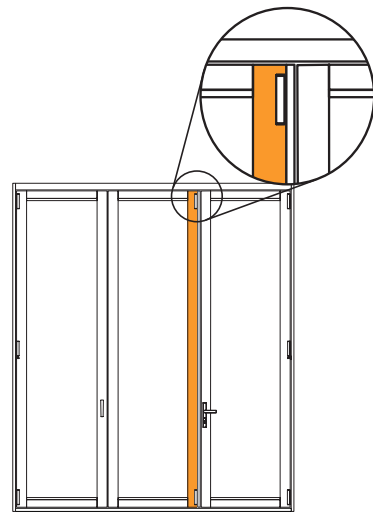

RECESSED STILE

ASTRAGAL

CHANNEL SILL

ADA SILL

MODIFIED STANDARD SILL

STANDARD SILL

MULTI POINT STILE

JAMB

HEADER

RAIL & SNAP BEAD

REDUCER BARS

SWEEP COVER