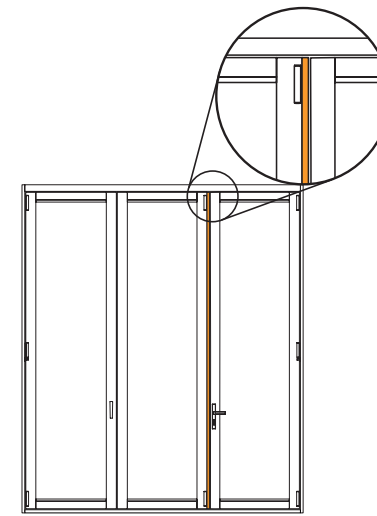

RECESSED STILE

ASTRAGAL

CHANNEL SILL

ADA SILL

MODIFIED STANDARD SILL

STANDARD SILL

MULTI POINT STILE

JAMB

HEADER

RAIL & SNAP BEAD

REDUCER BARS

SWEEP COVER