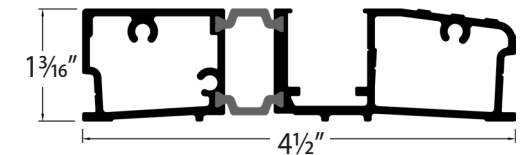

RECESSED STILE

ASTRAGAL

CHANNEL SILL

ADA SILL

MODIFIED STANDARD SILL

STANDARD SILL

MULTI POINT STILE

JAMB

HEADER

RAIL & SNAP BEAD

REDUCER BARS

SWEEP COVER