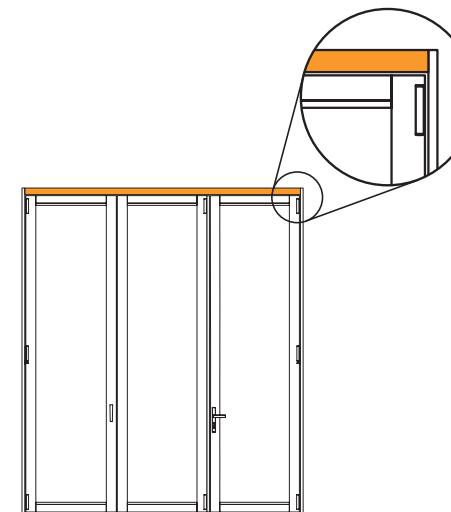

RECESSED STILE

ASTRAGAL

CHANNEL SILL

ADA SILL

MODIFIED STANDARD SILL

STANDARD SILL

MULTI POINT STILE

JAMB

HEADER

RAIL & SNAP BEAD

REDUCER BARS

SWEEP COVER