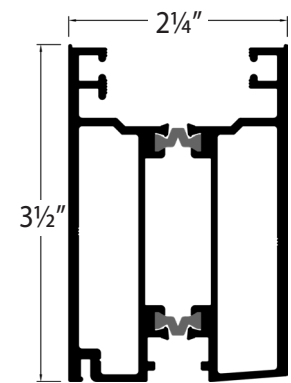

RECESSED STILE

ASTRAGAL

CHANNEL SILL

ADA SILL

MODIFIED STANDARD SILL

STANDARD SILL

MULTI POINT STILE

JAMB

HEADER

RAIL & SNAP BEAD

REDUCER BARS

SWEEP COVER