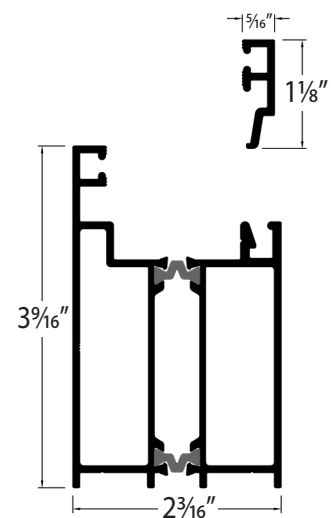

RECESSED STILE

ASTRAGAL

CHANNEL SILL

ADA SILL

MODIFIED STANDARD SILL

STANDARD SILL

MULTI POINT STILE

JAMB

HEADER

RAIL & SNAP BEAD

REDUCER BARS

SWEEP COVER