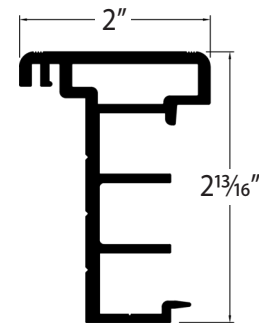

RECESSED STILE

ASTRAGAL

CHANNEL SILL

ADA SILL

MODIFIED STANDARD SILL

STANDARD SILL

MULTI POINT STILE

JAMB

HEADER

RAIL & SNAP BEAD

REDUCER BARS

SWEEP COVER