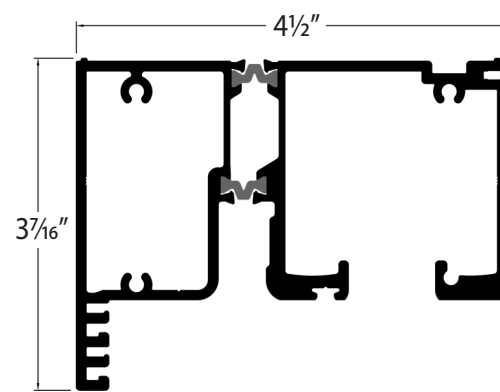

RECESSED STILE

ASTRAGAL

CHANNEL SILL

ADA SILL

MODIFIED STANDARD SILL

STANDARD SILL

MULTI POINT STILE

JAMB

HEADER

RAIL & SNAP BEAD

REDUCER BARS

SWEEP COVER