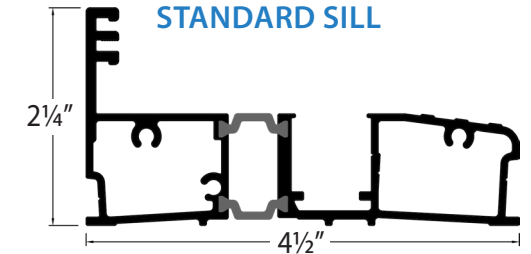

STANDARD SILL