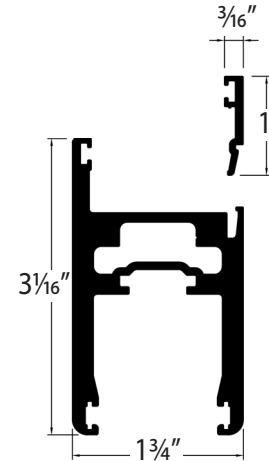

SASH, GLAZING BEAD & P HOOK