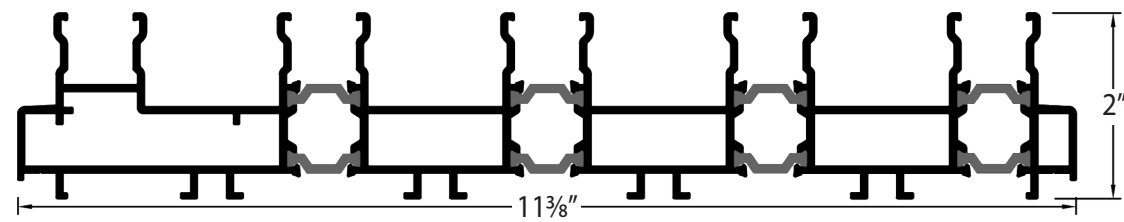

## TRACKS

ASTRAGAL

END CAP

SNAP TRACK

P HOOK

JAMB / HEADER TRACK

FRAME COVER

## SASH & GLAZING BEAD

CONDENSATION DRAIN