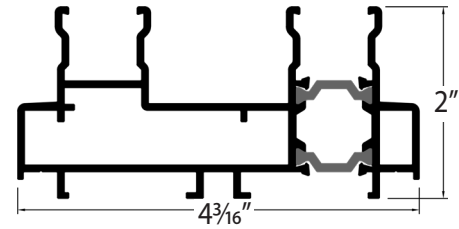

## TRACKS

ASTRAGAL

END CAP

SNAP TRACK

P HOOK

JAMB / HEADER TRACK

FRAME COVER