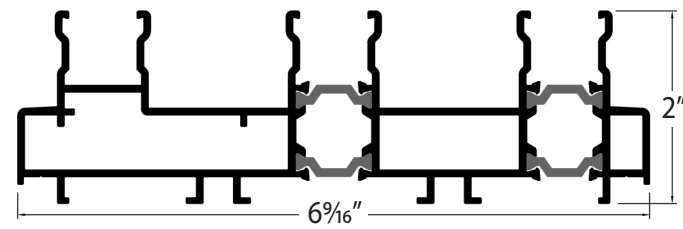

## TRACKS

ASTRAGAL

END CAP

SNAP TRACK

P HOOK

JAMB / HEADER TRACK

FRAME COVER