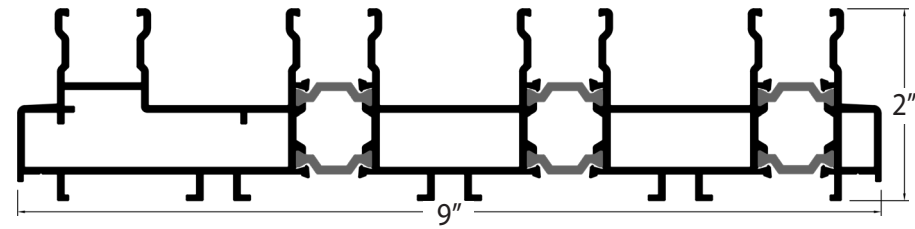

## TRACKS

ASTRAGAL

END CAP

SNAP TRACK

P HOOK

JAMB / HEADER TRACK

FRAME COVER