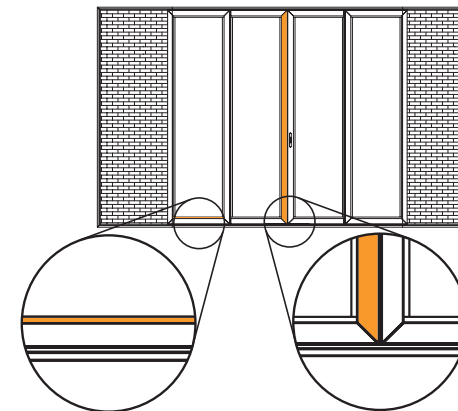

SASH & GLAZING BEAD