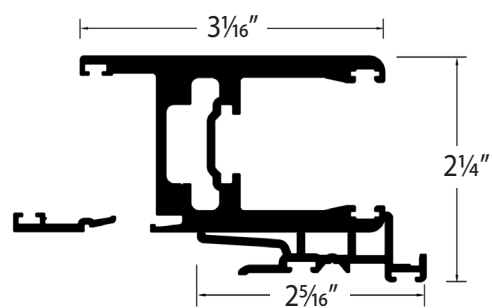

SASH, GLAZING BEAD & P HOOK