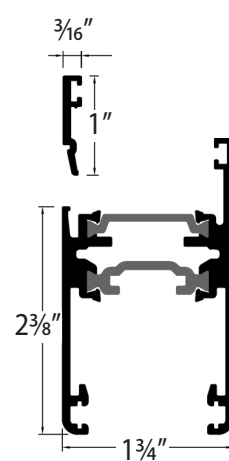

SASH, GLAZING BEAD & P HOOK