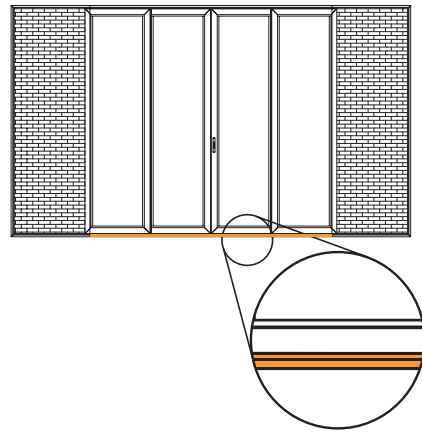

## TRACKS

ASTRAGAL

END CAP

SNAP TRACK

P HOOK

JAMB / HEADER TRACK

FRAME COVER

## SASH, GLAZING BEAD & P HOOK

## SASH & GLAZING BEAD

CONDENSATION DRAIN