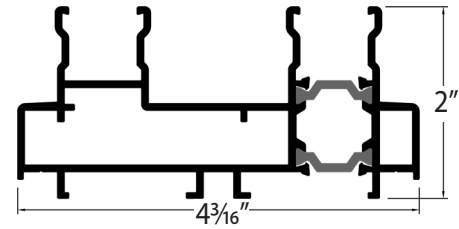

TRACKS

ASTRAGAL

END CAP

SNAP TRACK

P HOOK

JAMB / HEADER TRACK

CONDENSATION DRAIN

INTERLOCK